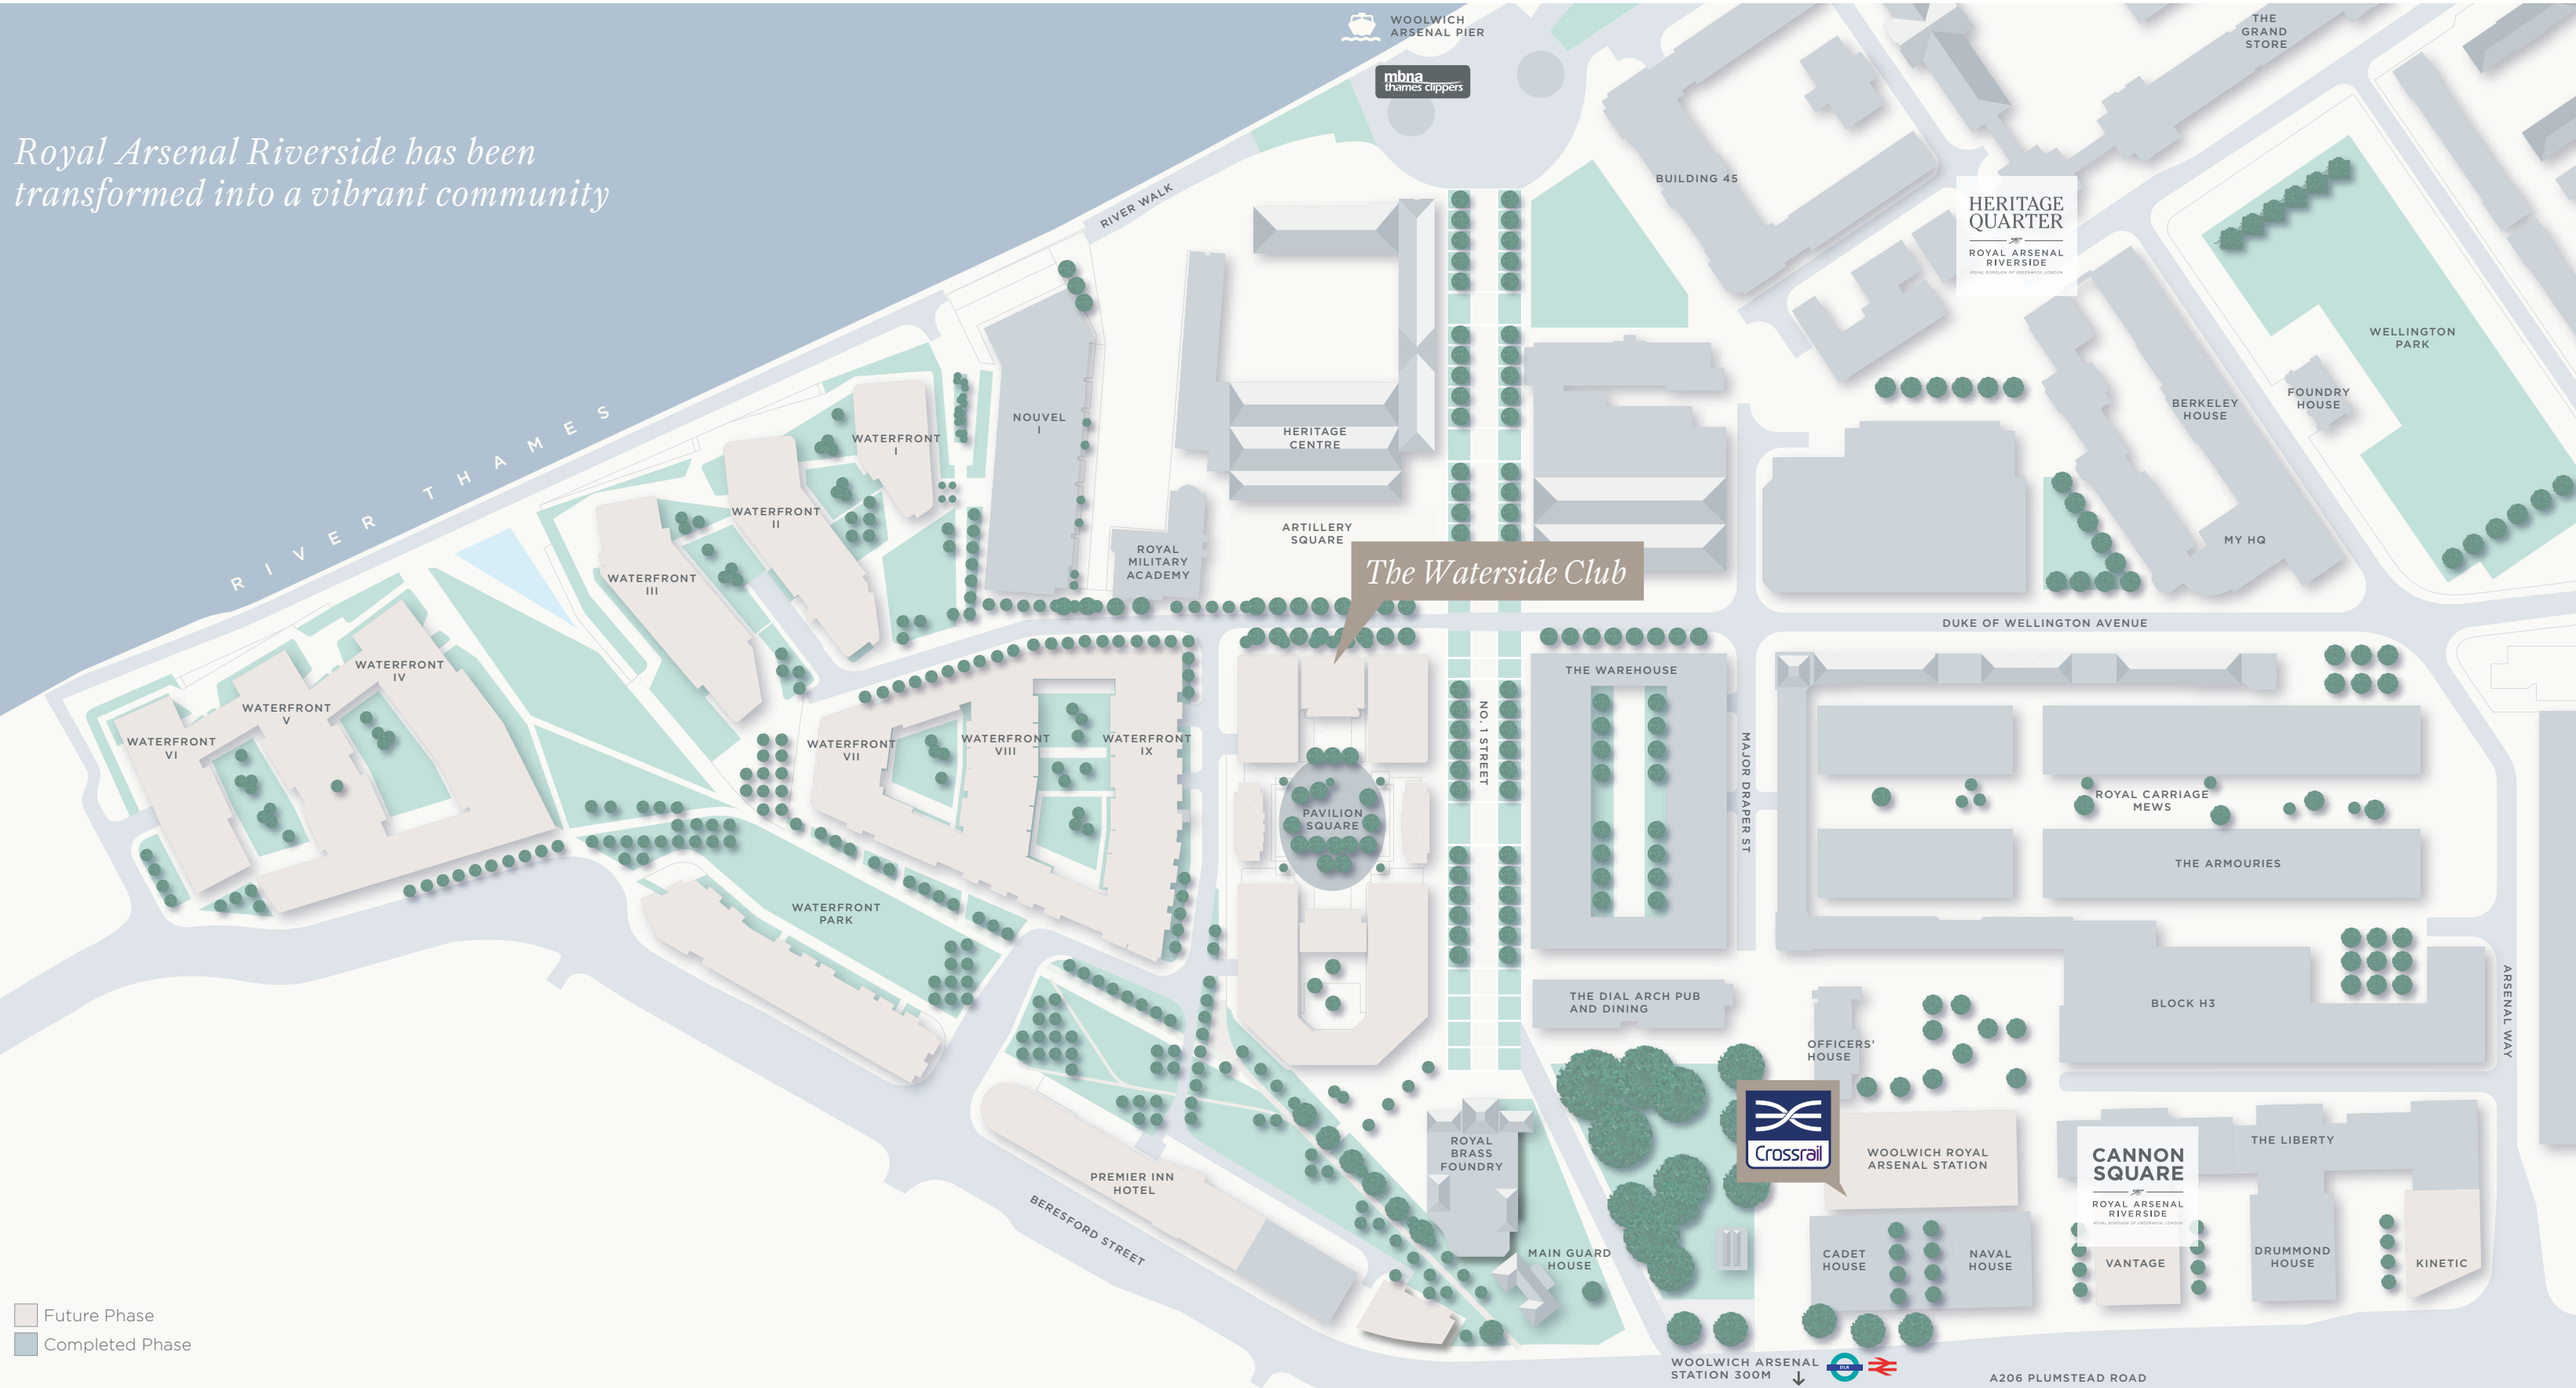

Royal Arsenal Riverside has been transformed into a vibrant community

Future Phase
 Completed Phase